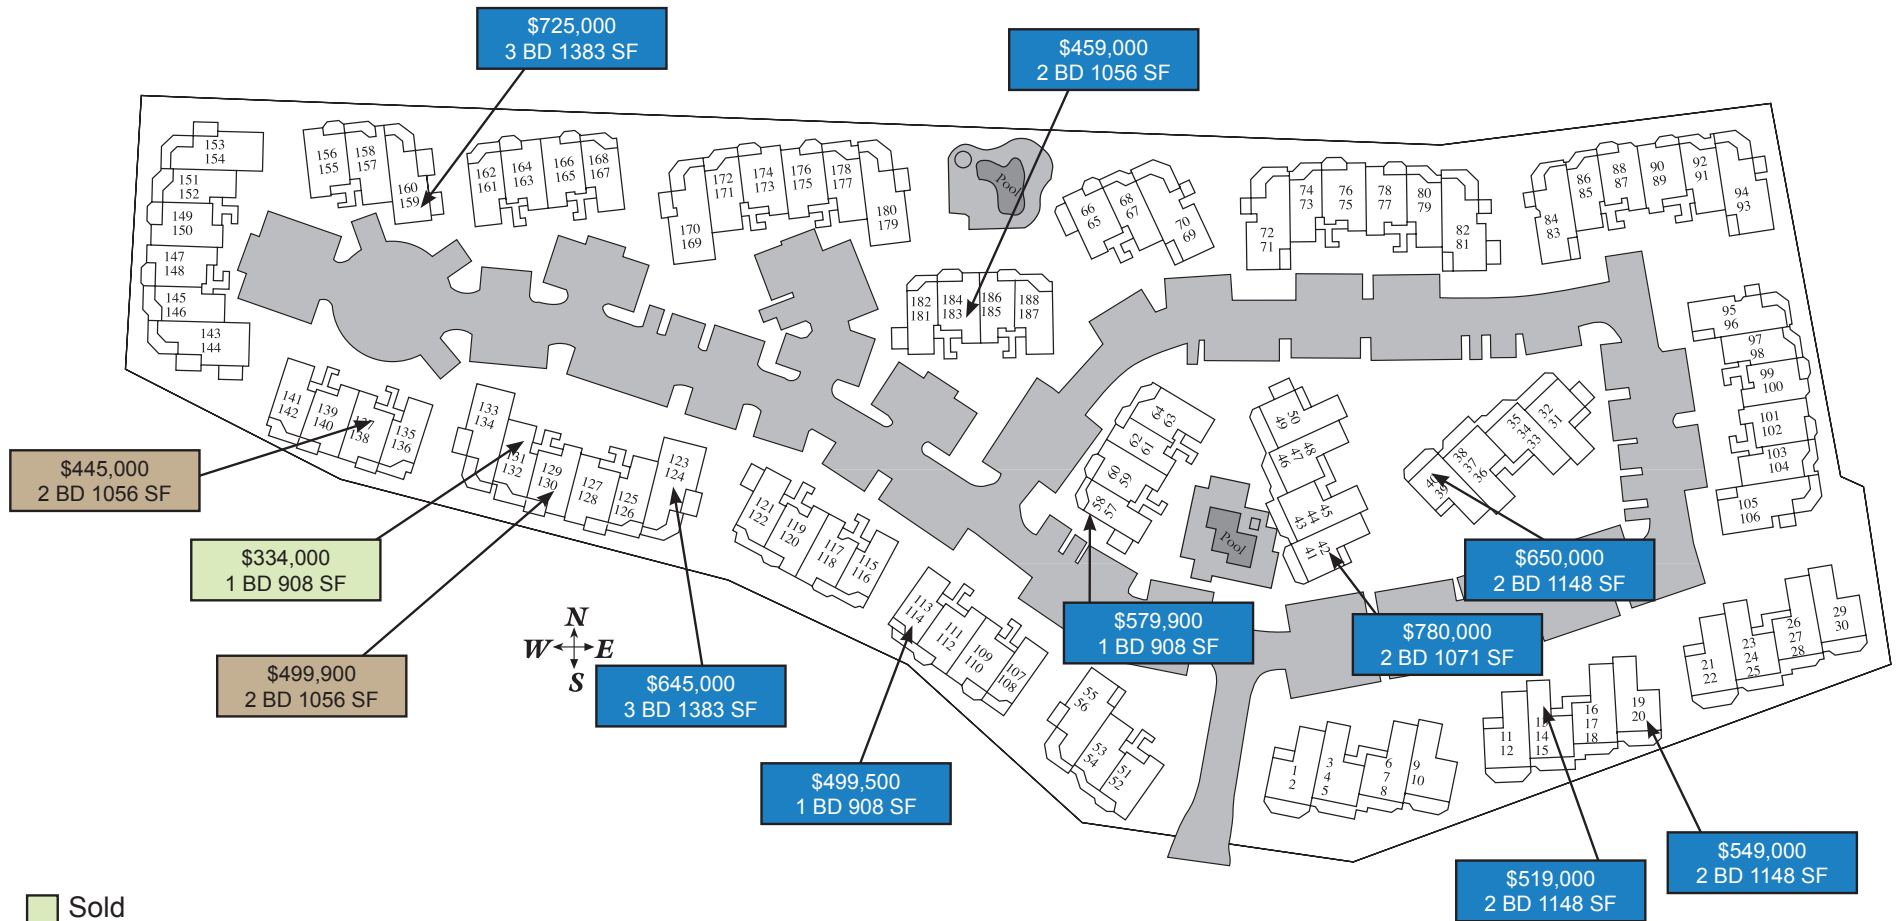

GARY MOOERS
 EXPECT THE EXTRAORDINARY

www.GMMaui.com
 Email: Gary@GMMaui.com 808.891.8989

GRAND CHAMPIONS

155 Wailea Ike Place • 12 Acres Bordered
 by Wailea Blue Golf Course and Tennis Club
 188 Units • 1, 2 and 3 Bedroom Plans • Year Built: 1989