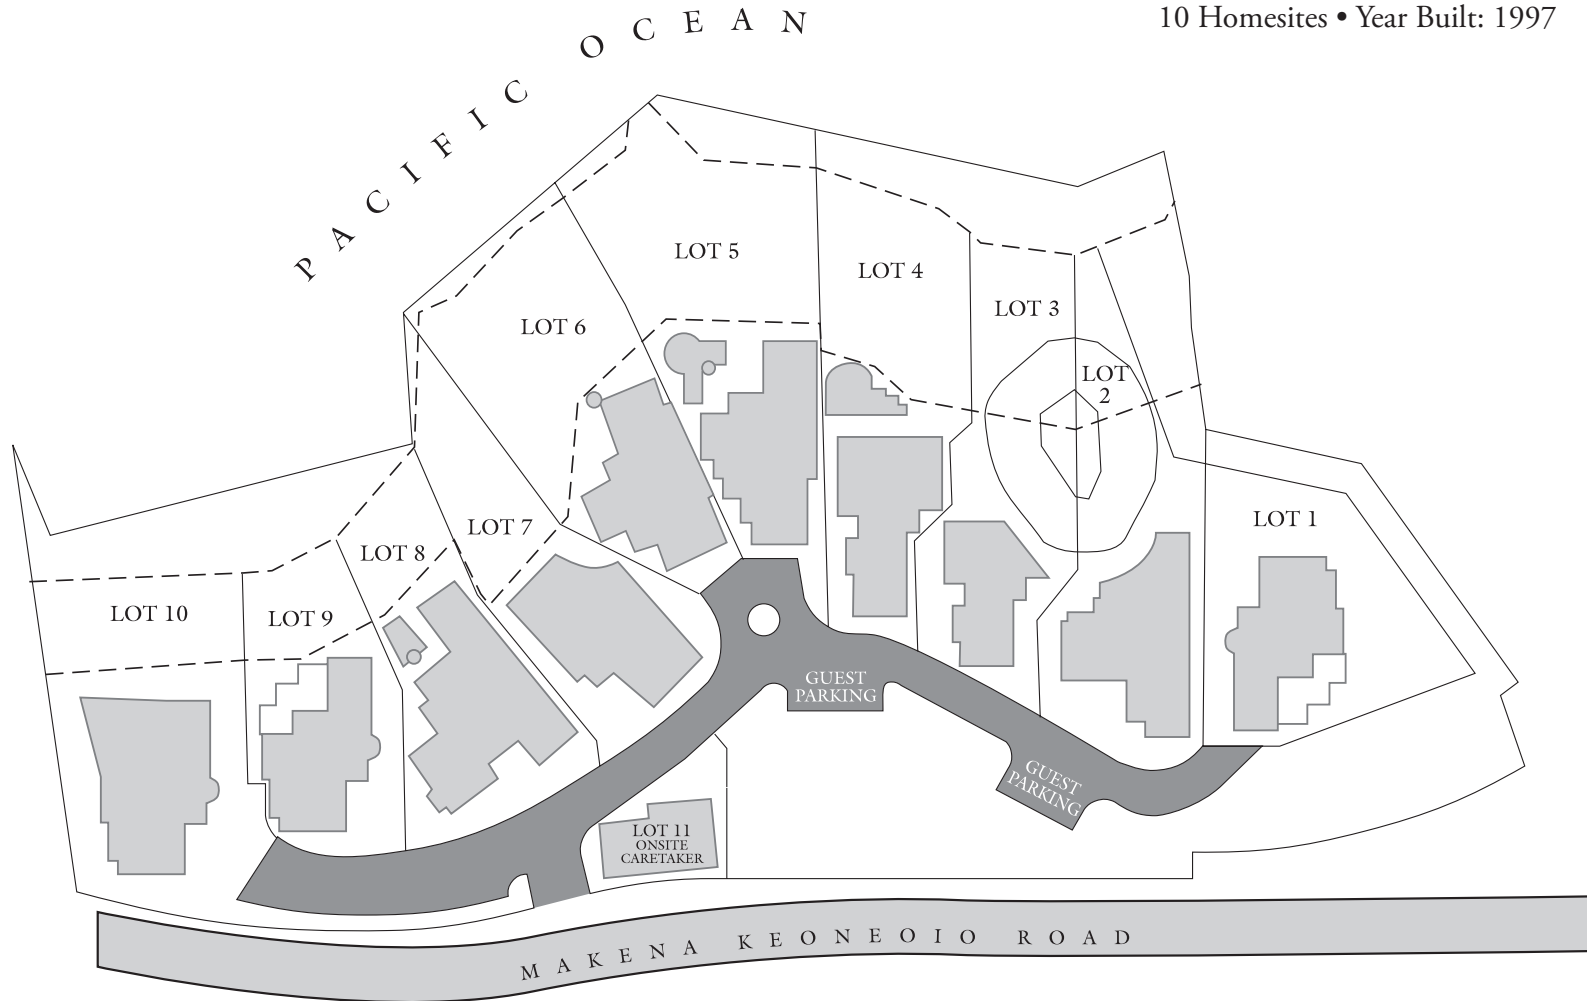

# MAKENA PLACE

5 Acres on Prime Oceanfront Property • Custom Designed SFR  
10 Homesites • Year Built: 1997

-  Sold
-  Pending
-  Active