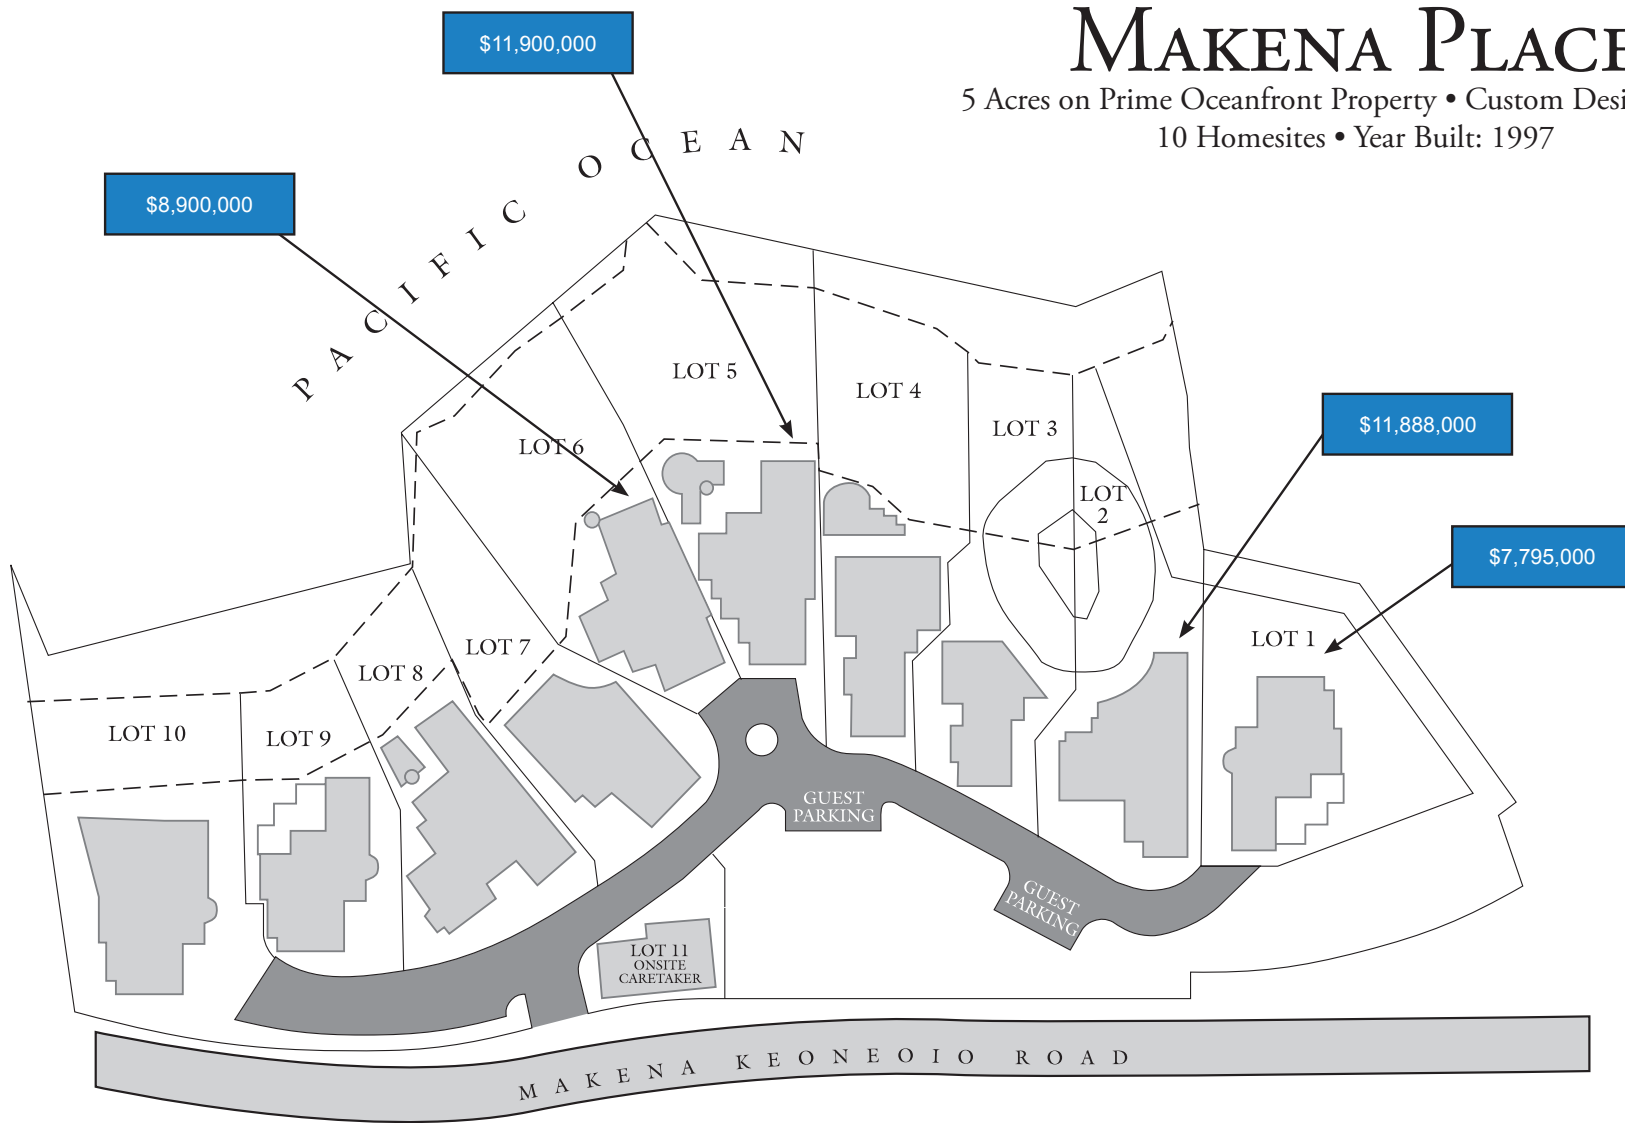

# MAKENA PLACE

5 Acres on Prime Oceanfront Property • Custom Designed SFR  
10 Homesites • Year Built: 1997

- Sold
- Pending
- Active

**GARY MOOERS**  
EXPECT THE EXTRAORDINARY

**www.GMMaui.com**  
Email: Gary@GMMaui.com 808.891.8989

# MAKENA PLACE

5 Acres on Prime Oceanfront Property • Custom Designed SFR  
10 Homesites • Year Built: 1997

-  Sold
-  Pending
-  Active