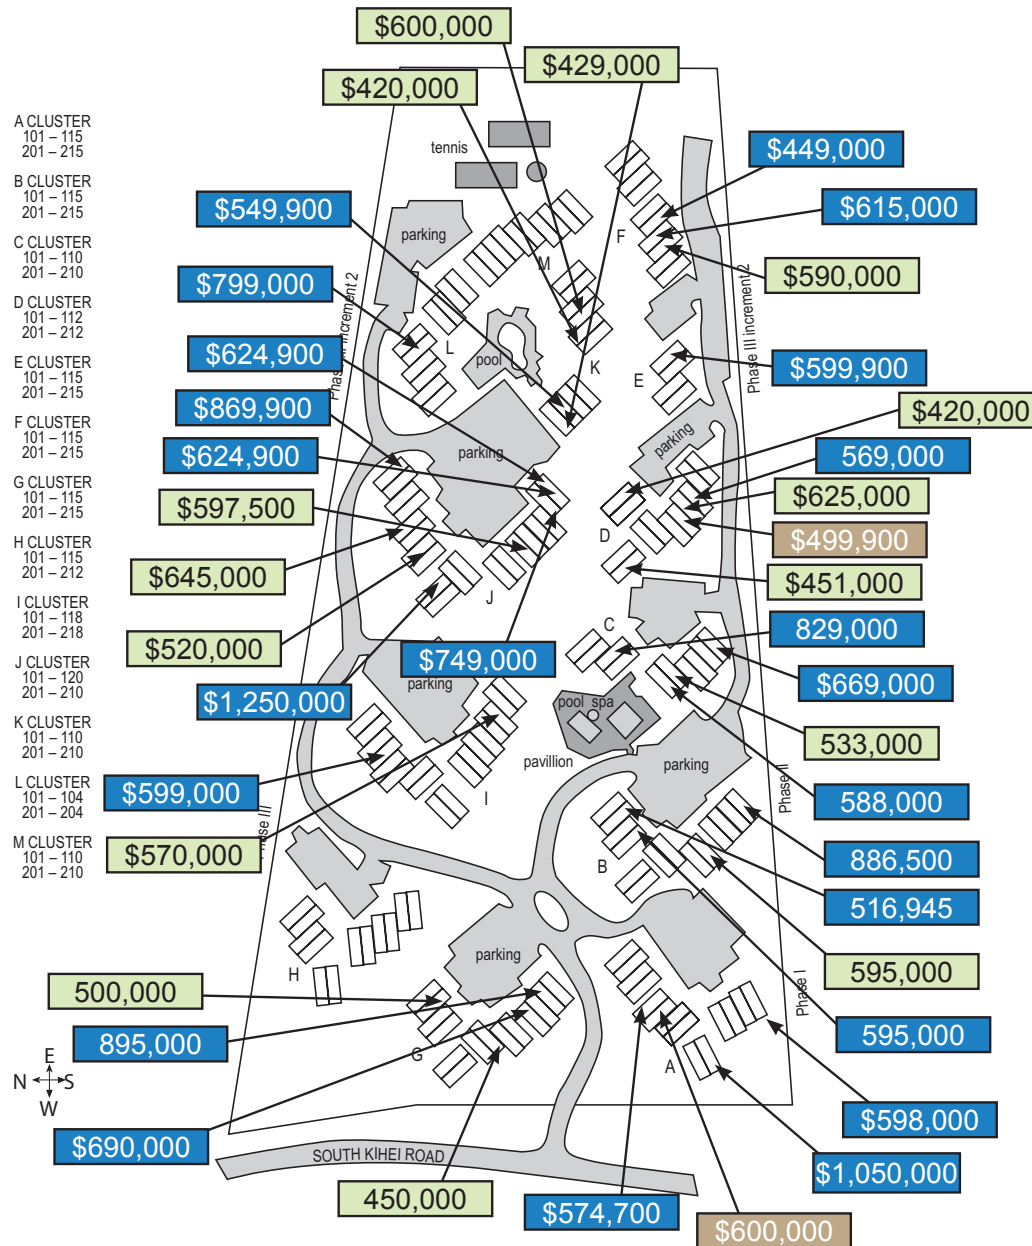

GARY MOOERS
EXPECT THE EXTRAORDINARY

www.GMMaui.com
Email: Gary@GMMaui.com 808.891.8989

MAUI KAMAOLE
2777 S. Kihei Road • 23 Acres
316 Units • 1 and 2 Bedroom Plans
Year Built: 1988