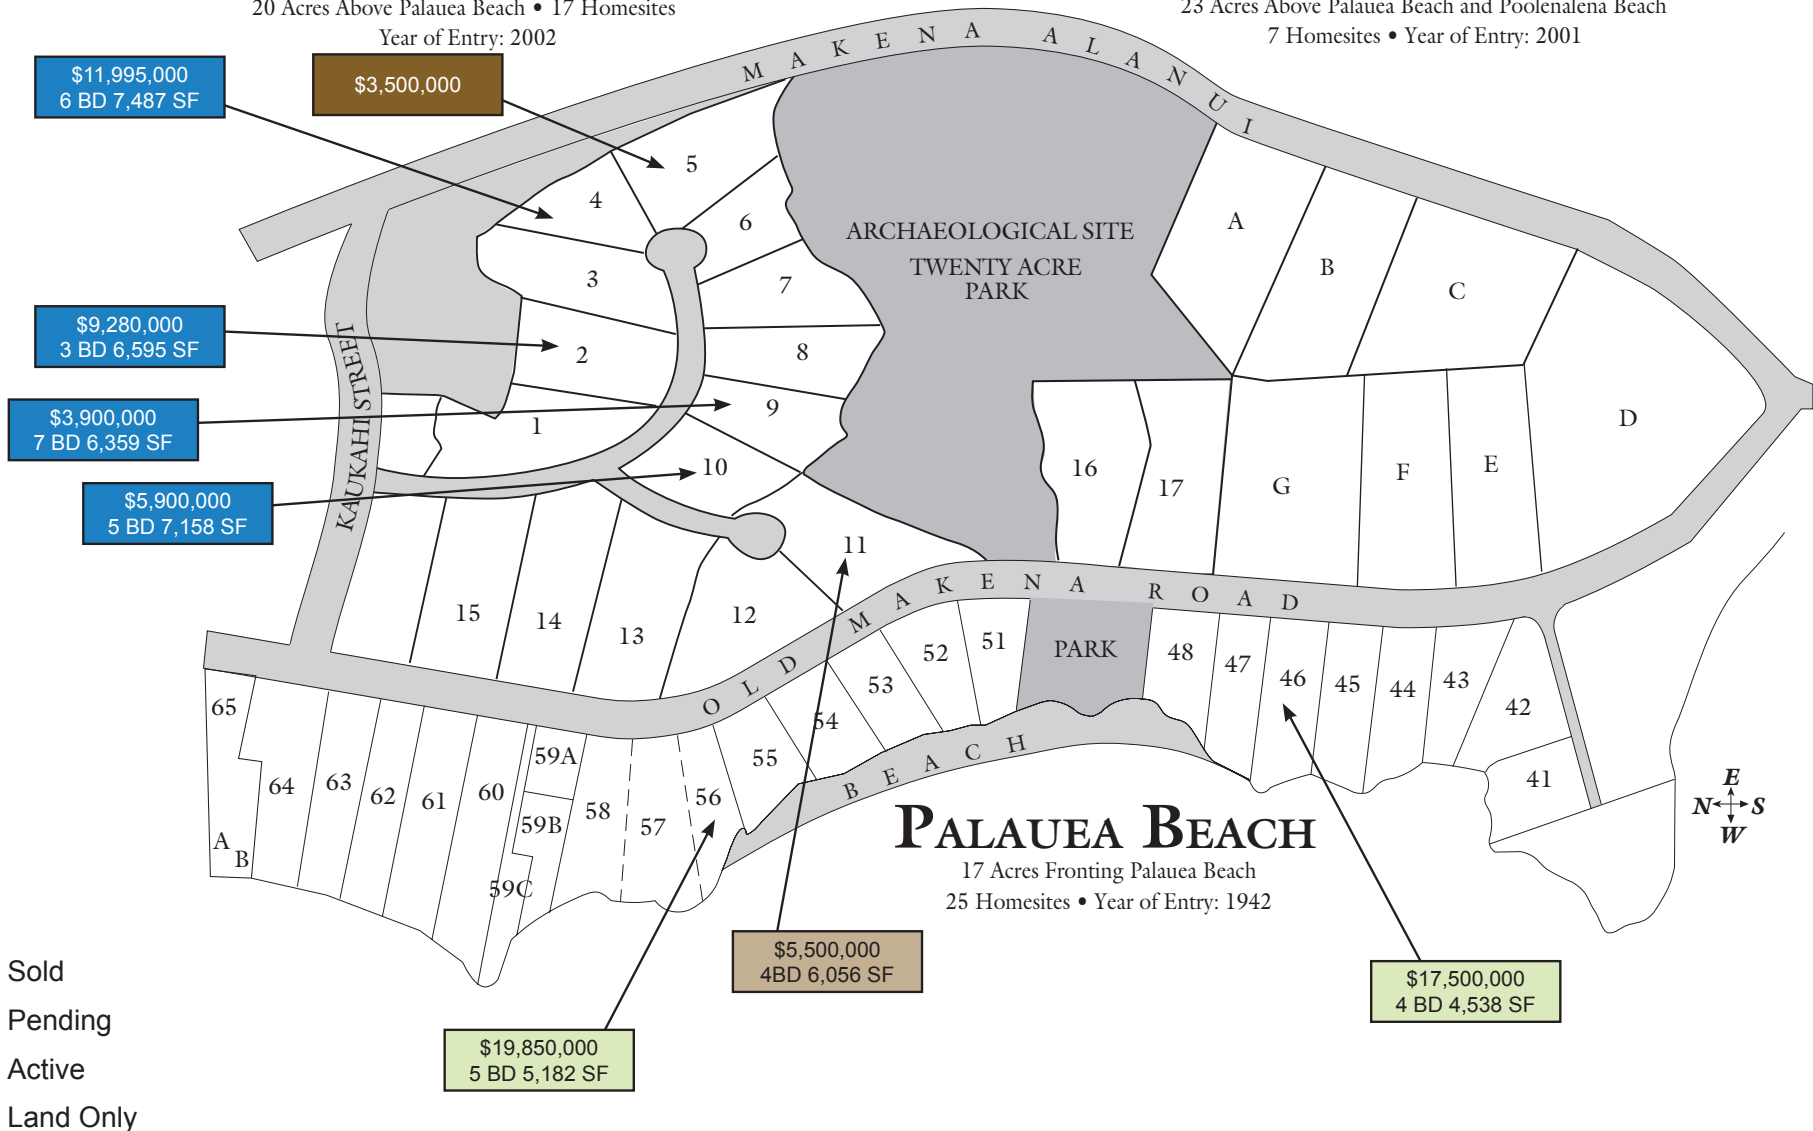

GARY MOOERS
 EXPECT THE EXTRAORDINARY

www.GMMaui.com
 Email: Gary@GMMaui.com 808.891.8989

ONE PALAUEA BAY

20 Acres Above Palauea Beach • 17 Homesites
 Year of Entry: 2002

KEAUHOU AT MAKENA

23 Acres Above Palauea Beach and Poolenalena Beach
 7 Homesites • Year of Entry: 2001