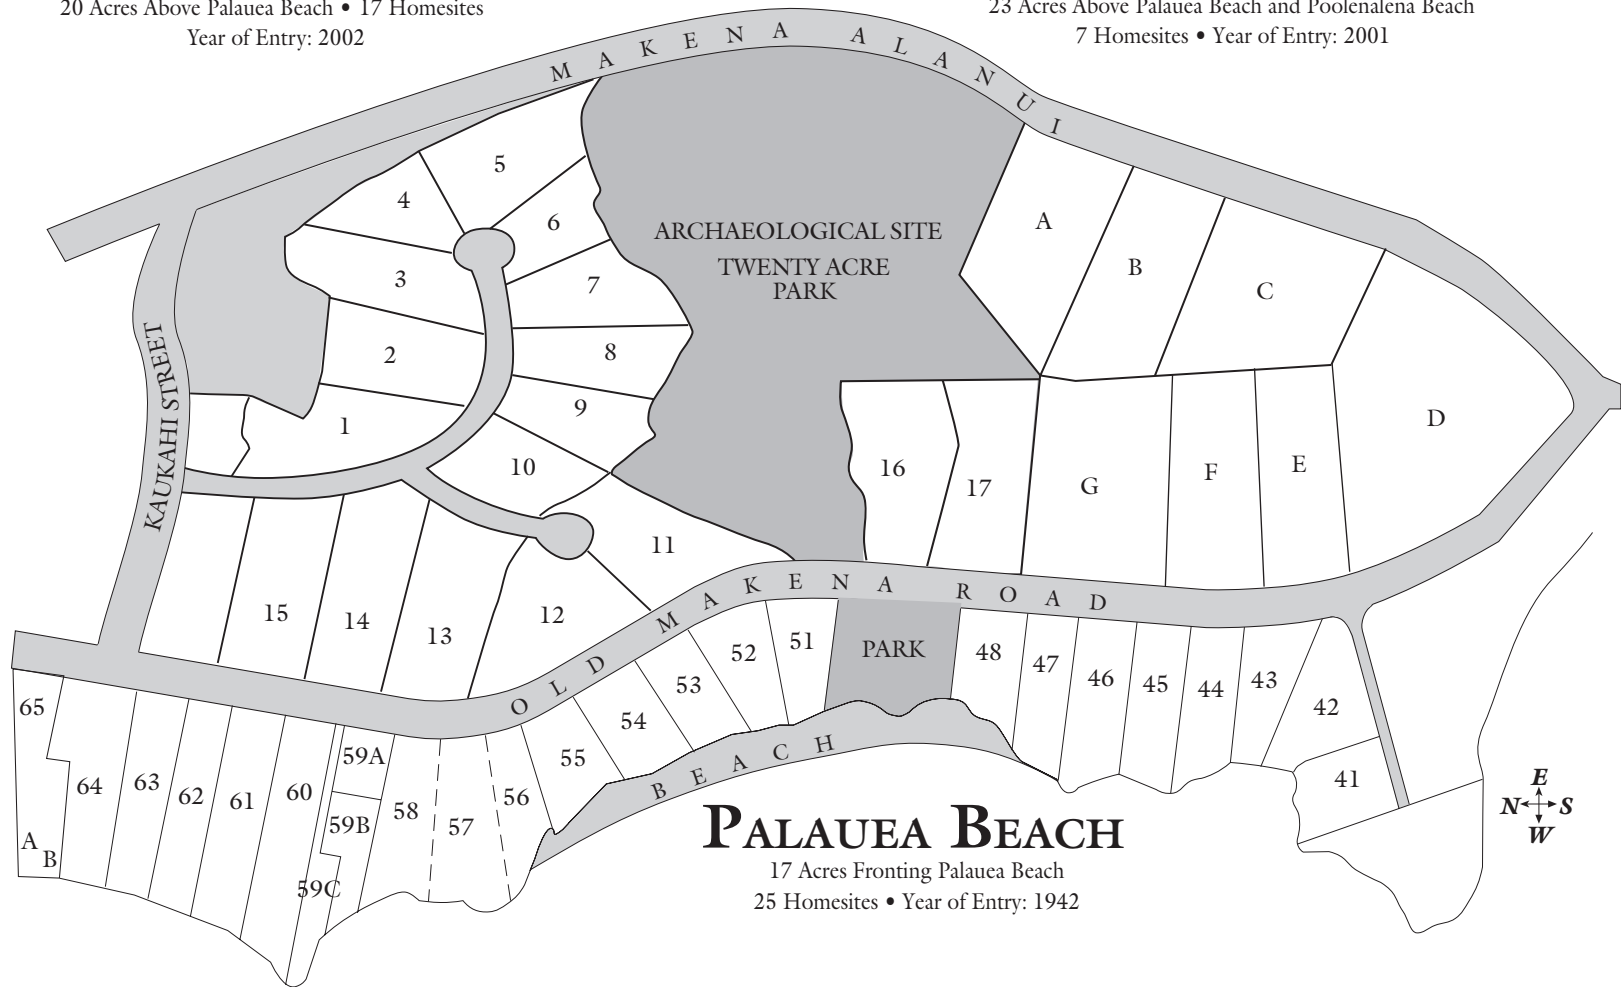

GARY MOOERS
 EXPECT THE EXTRAORDINARY

www.GMMaui.com
 Email: Gary@GMMaui.com 808.891.8989

ONE PALAUEA BAY

20 Acres Above Palauea Beach • 17 Homesites
 Year of Entry: 2002

KEAUHOU AT MAKENA

23 Acres Above Palauea Beach and Poolenalena Beach
 7 Homesites • Year of Entry: 2001