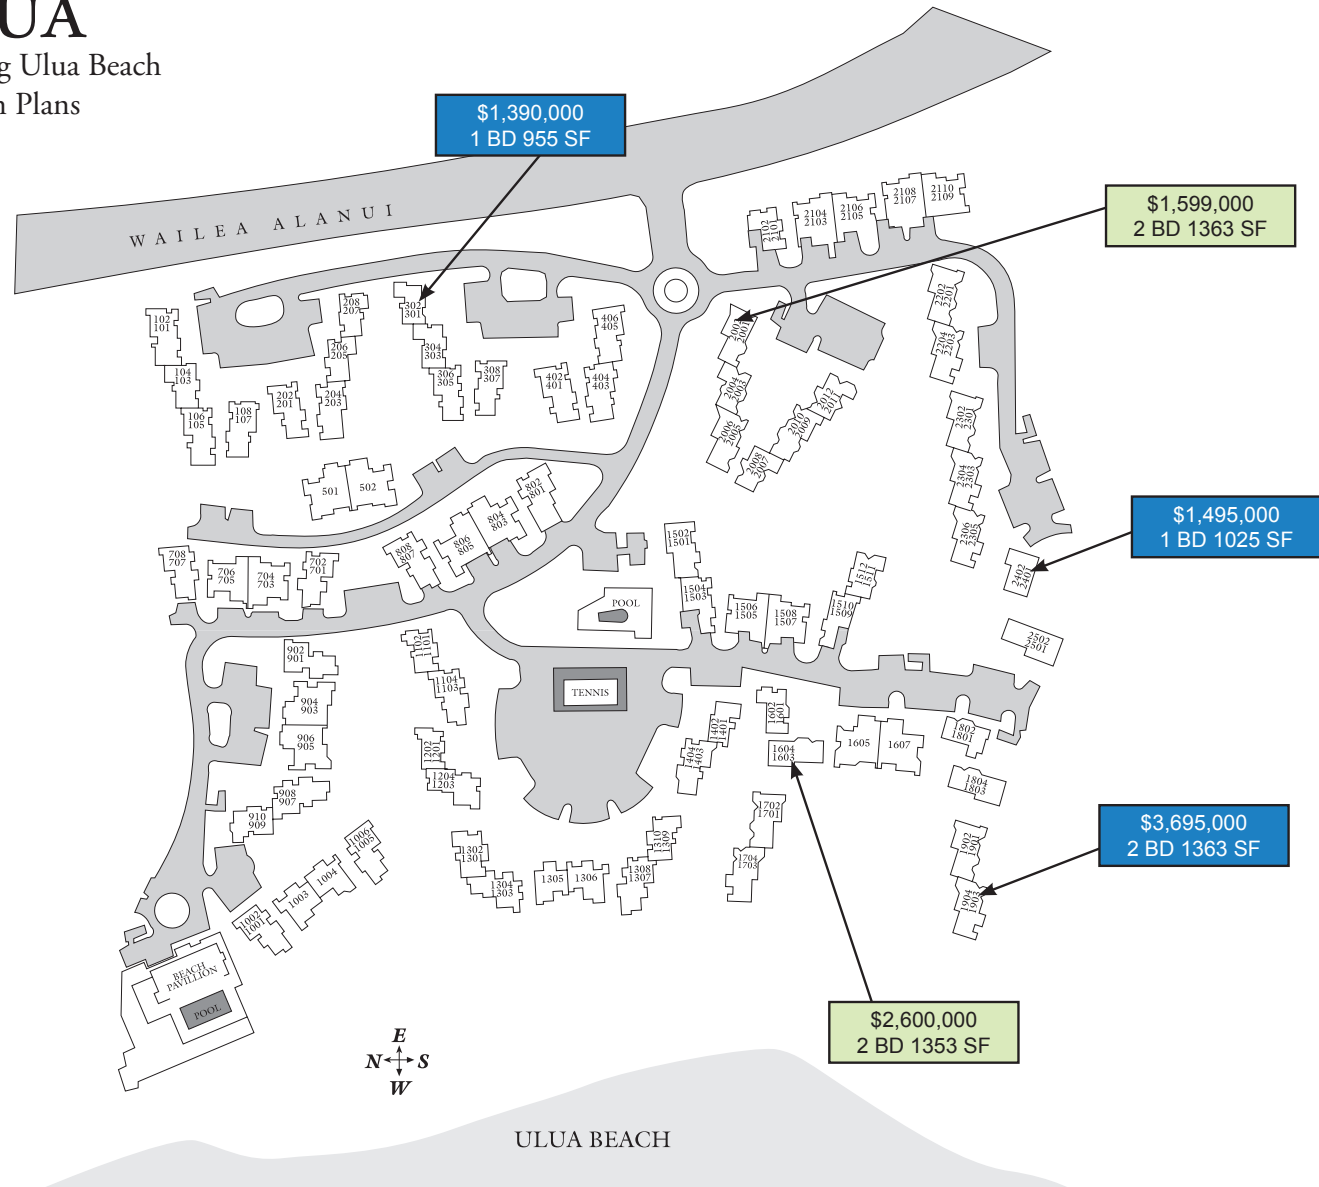

GARY MOOERS
EXPECT THE EXTRAORDINARY

www.GMMaui.com
Email: Gary@GMMaui.com 808.891.8989

WAILEA ELUA

3600 Wailea Alanui • 24 Acres Fronting Ulua Beach
152 Units • 1, 2, and 3 Bedroom Plans
Year Built: 1978