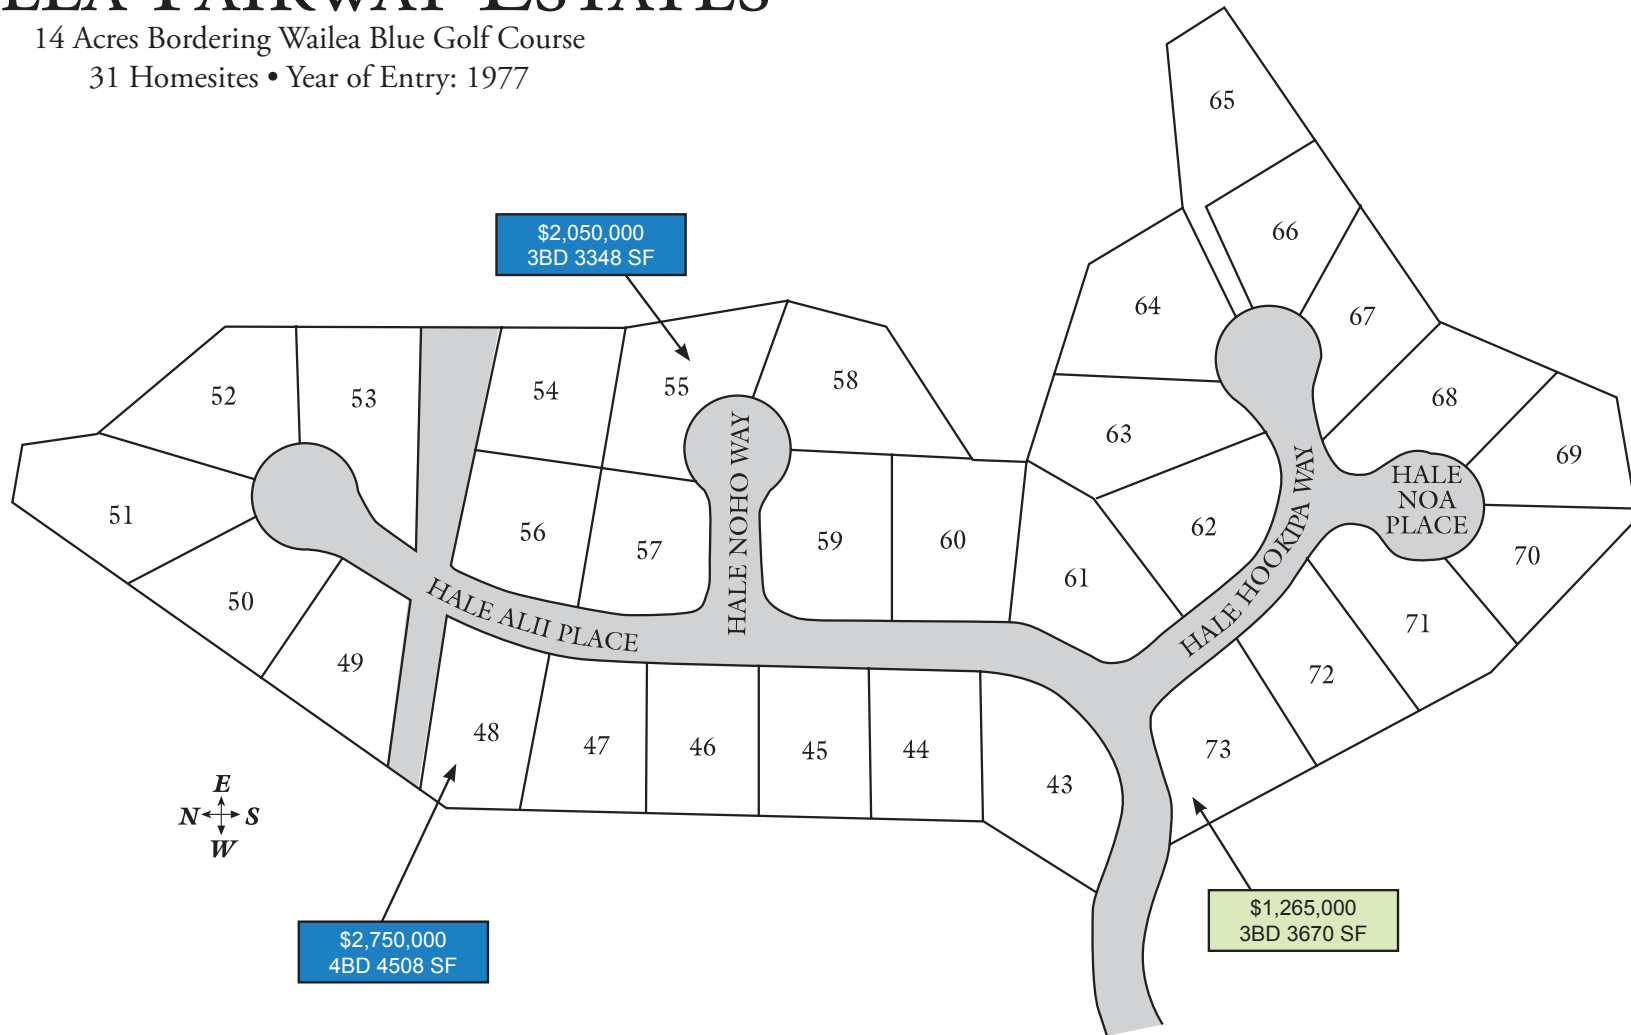

GARY MOOERS
 EXPECT THE EXTRAORDINARY

www.GMMaui.com
 Email: Gary@GMMaui.com 808.891.8989

WAILEA FAIRWAY ESTATES

14 Acres Bordering Wailea Blue Golf Course
 31 Homesites • Year of Entry: 1977

- Sold
- Pending
- Active