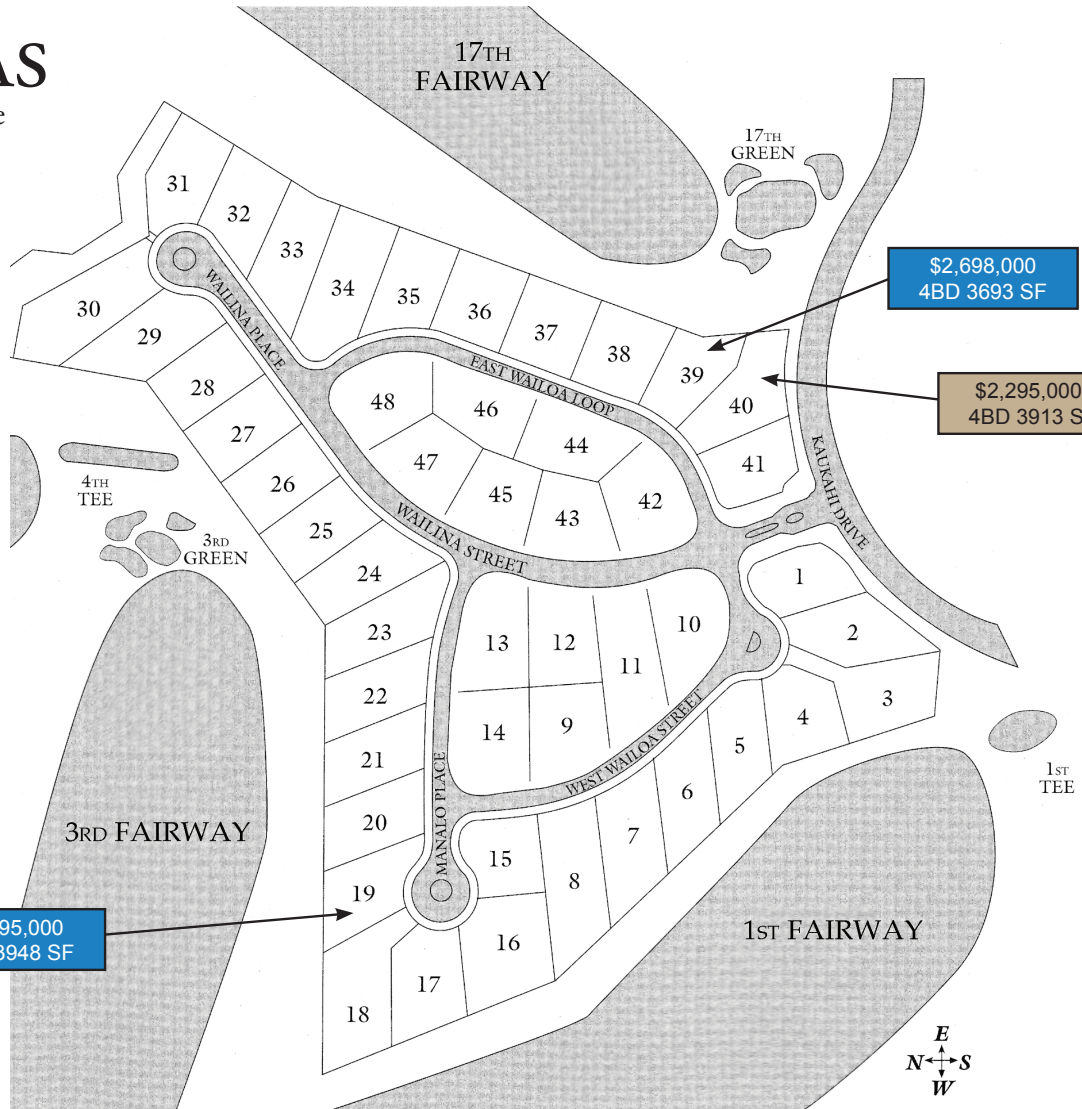

GARY MOOERS
 EXPECT THE EXTRAORDINARY

www.GMMaui.com
 Email: Gary@GMMaui.com 808.891.8989

WAILEA GOLF VISTAS

48 Homesites Nestled Within Wailea Blue Golf Course
 Custom Designed Single Family Homes Fee Simple
 Year of Entry: 1995