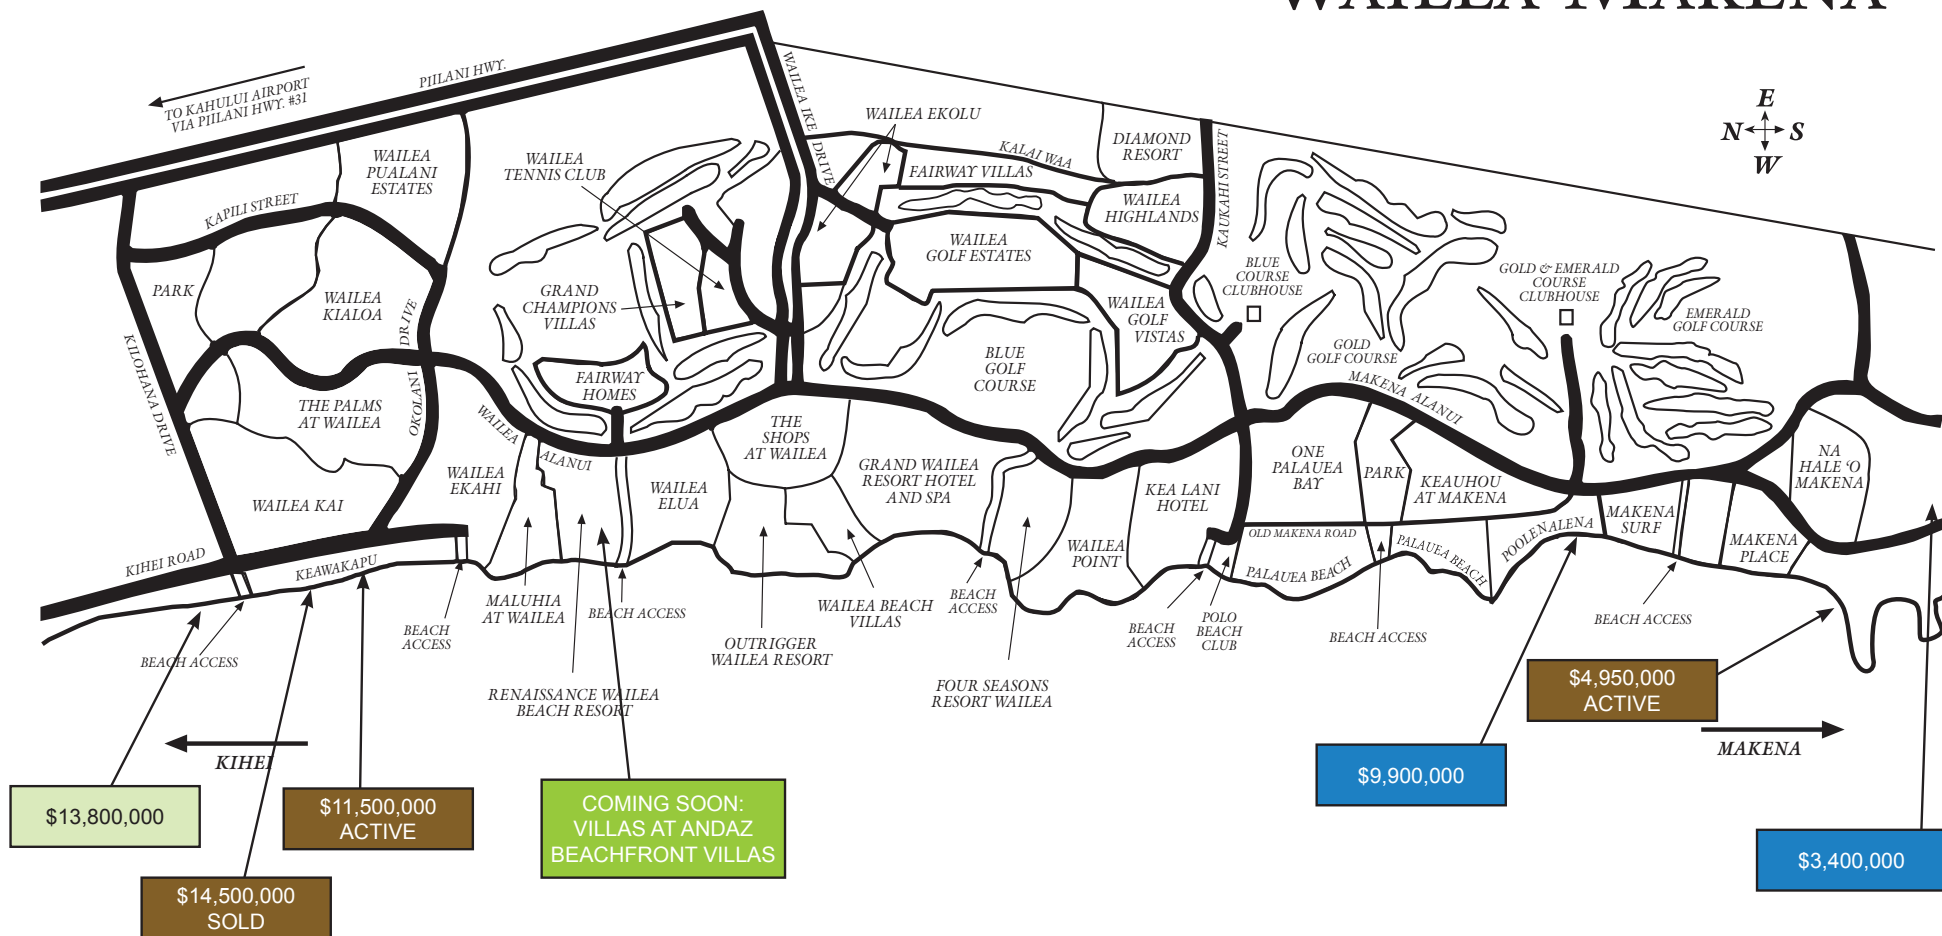

GARY MOOERS
EXPECT THE EXTRAORDINARY

www.GMMaui.com
Email: Gary@GMMaui.com 808.891.8989

WAILEA MAKENA

- Sold
- Pending
- Active
- Land Only