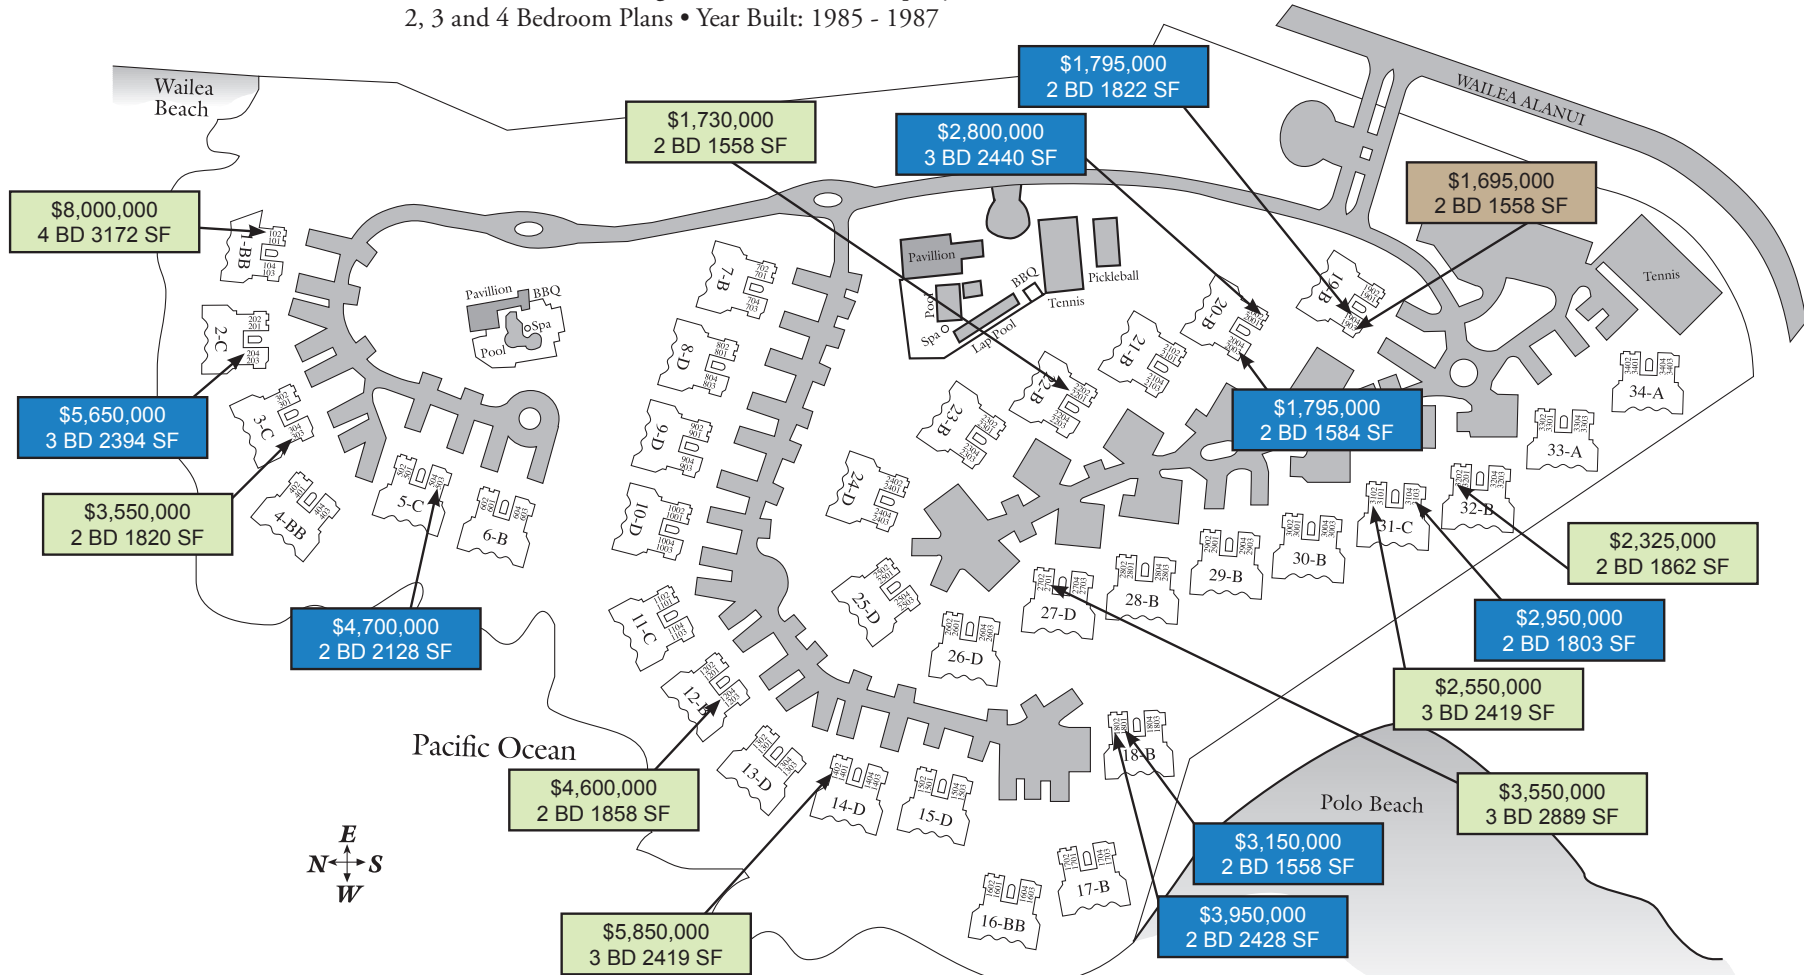

## WAILEA POINT

4000 Wailea Alanui • 28 Acres Fronting Prime Oceanfront Property • 130 Units  
2, 3 and 4 Bedroom Plans • Year Built: 1985 - 1987

- Sold
- Pending
- Active